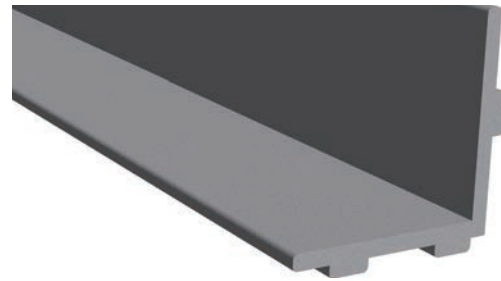

10. FRP Embedment Angle

Perfect Material for Reinforcement Application

FRP embedment angle is perfect material for reinforcement application. FRP embedment angle, available for Y and EZ angles, can be embedded into concrete for stable installation of FRP gratings to prevent the rocking and creak. It offers a steady and durable seat for grating, concrete trenches and pits. FRP embedment angle also saves replacement cost of steel frames in corrosive environment.

Available type

Y Angle

EZ Angle

Features

- *Inclusive compatibility with all standard depth grating systems.*
- *Impact resistant.*
- *Fire retardant.*
- *High strength.*
- *Lightweight.*
- *Long span ability.*
- *Easy to cut / install.*
- *Superior corrosion resistance.*
- *Excellent water sealing property.*
- *Prevent rocking.*
- *Lessen creak.*
- *Various colors and sizes.*
- *Convenient transportation.*

Common Specifications

Section	Item	Size (A × B × C)	Length	Color
	YEA-01	1.5" × 1.5" × 1.5"	240"	Red
	YEA-02	1.5" × 1.5" × 1.5"	250"	Dark Gray
	YEA-03	2.0" × 1.5" × 1.5"	240"	Dark Gray
	YEA-04	2.0" × 1.5" × 1.5"	250"	Green
	YEA-05	2.0" × 1.5" × 2.0"	250"	Dark Gray
	YEA-06	2.0" × 1.5" × 2.0"	230"	Yellow
	YEA-07	2.0" × 1.5" × 2.0"	250"	Red
	YEA-08	2.0" × 2.0" × 2.0"	230"	Yellow
	YEA-09	2.0" × 2.0" × 2.0"	240"	Dark Gray
	YEA-10	3.0" × 2.0" × 2.0"	250"	Black

Note: Special sizes can be customized.

Section	Item	Size (A × B × C)	Length	Color
	EZEA-01	1.5" × 1.5" × 1.5"	240"	Red
	EZEA-02	1.5" × 1.5" × 1.5"	250"	Dark Gray
	EZEA-03	2.0" × 1.5" × 1.5"	240"	Dark Gray
	EZEA-04	2.0" × 1.5" × 1.5"	250"	Green
	EZEA-05	2.0" × 1.5" × 2.0"	250"	Dark Gray
	EZEA-06	2.0" × 1.5" × 2.0"	230"	Yellow
	EZEA-07	2.0" × 1.5" × 2.0"	250"	Red
	EZEA-08	2.0" × 2.0" × 2.0"	230"	Yellow
	EZEA-09	2.0" × 2.0" × 2.0"	240"	Dark Gray
	EZEA-10	3.0" × 2.0" × 2.0"	250"	Black