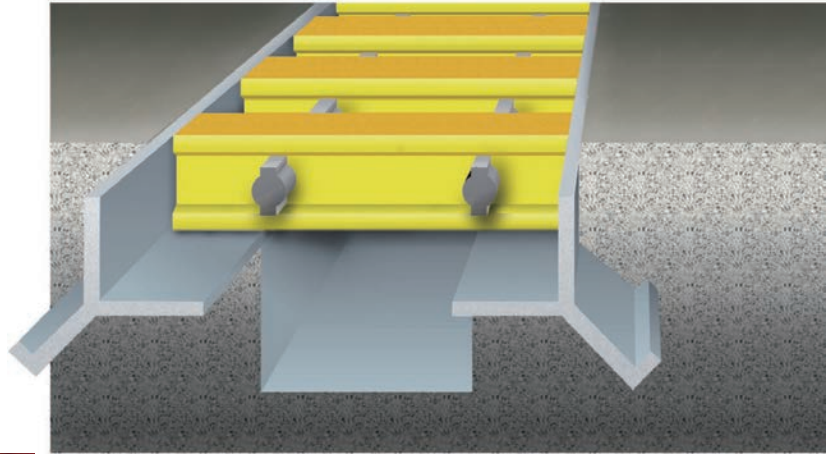

Applications

- Walkway.
- Trench cover.
- Platform.
- Ladder.