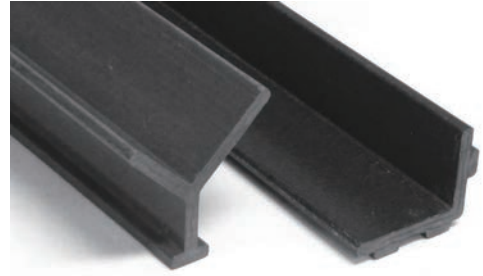

10. FRP Embedment Angle

Perfect Material for Reinforcement Application

FRP embedment angle is perfect material for reinforcement application. FRP embedment angle, available for Y and EZ angles, can be embedded into concrete for stable installation of FRP gratings to prevent the rocking and creak. It offers a steady and durable seat for grating, concrete trenches and pits. FRP embedment angle also saves replacement cost of steel frames in corrosive environment.

Available type

Y Angle

EZ Angle

Features

- *Inclusive compatibility with all standard depth grating systems.*
- *Impact resistant.*
- *Fire retardant.*
- *High strength.*
- *Lightweight.*
- *Long span ability.*
- *Easy to cut / install.*
- *Superior corrosion resistance.*
- *Excellent water sealing property.*
- *Prevent rocking.*
- *Lessen creak.*
- *Various colors and sizes.*
- *Convenient transportation.*

Common Specifications

Section	Item	Size (A × B × C)	Length	Color
	YEA-01	1.5" × 1.5" × 1.5"	240"	Red
	YEA-02	1.5" × 1.5" × 1.5"	250"	Dark Gray
	YEA-03	2.0" × 1.5" × 1.5"	240"	Dark Gray
	YEA-04	2.0" × 1.5" × 1.5"	250"	Green
	YEA-05	2.0" × 1.5" × 2.0"	250"	Dark Gray
	YEA-06	2.0" × 1.5" × 2.0"	230"	Yellow
	YEA-07	2.0" × 1.5" × 2.0"	250"	Red
	YEA-08	2.0" × 2.0" × 2.0"	230"	Yellow
	YEA-09	2.0" × 2.0" × 2.0"	240"	Dark Gray
	YEA-10	3.0" × 2.0" × 2.0"	250"	Black

Note: Special sizes can be customized.

Section	Item	Size (A × B × C)	Length	Color
	EZEA-01	1.5" × 1.5" × 1.5"	240"	Red
	EZEA-02	1.5" × 1.5" × 1.5"	250"	Dark Gray
	EZEA-03	2.0" × 1.5" × 1.5"	240"	Dark Gray
	EZEA-04	2.0" × 1.5" × 1.5"	250"	Green
	EZEA-05	2.0" × 1.5" × 2.0"	250"	Dark Gray
	EZEA-06	2.0" × 1.5" × 2.0"	230"	Yellow
	EZEA-07	2.0" × 1.5" × 2.0"	250"	Red
	EZEA-08	2.0" × 2.0" × 2.0"	230"	Yellow
	EZEA-09	2.0" × 2.0" × 2.0"	240"	Dark Gray
	EZEA-10	3.0" × 2.0" × 2.0"	250"	Black